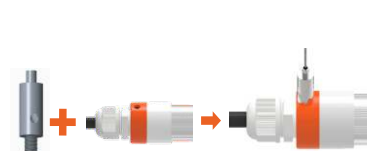

Installations

A.: Suspended Installation

① Ceiling punch

② Self-tapping screws hold the sling

③ Tighten the clamp

④ Hanging installed

B: Ceiling Installation

- ① Tighten double-threaded screw
- ② V shape mounting bracket fixed
- ③ Tapping screw tighten V shape bracket to the ceiling
- ④ Ceiling mounted