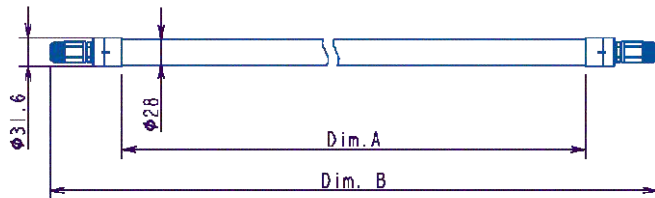

Application

- › Chicken farm
- › Pig houses
- › Birdcage
- › Refrigerator
- › Sheepfold
- › Cowshed
- › Horse stable and more agricultural
- › Freezer

Dimension Unit:mm

Length	Dim.A	Dim.B
600mm	547	702
1200mm	1147	1302
1500mm	1447	1602
1800mm	1745	1900

S/N Rules

WP X A - XX TD - SE/VE/FE { Ex MK 5 A - 28 TD - SE }

① ② ③ ④ ⑤ ⑥ ① ② ③ ④ ⑤ ⑥

- ① MK: Brand"MKLIGHTS"
- ② X(5): Length:1500mm(5ft); 2:600mm(2ft), 3,3ft...
- ③ A: Product Structure Series
- ④ XX(28): Power Consumption
- ⑤ TD:Triac Dimmable
- ⑥ SE: Standard 120° Beam Angle Economical Model
VE:V-Shape 150° Beam Angle Economical Model
FE: V-Shape Full Spectrum broilers Version Economical Model