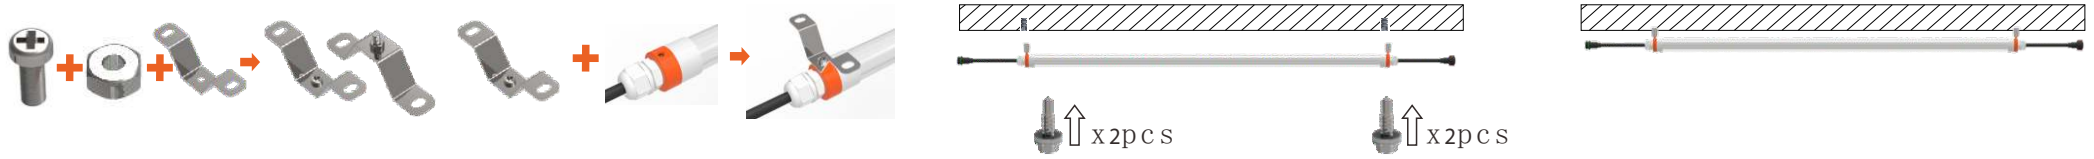

Installations

A.: Suspended Installation

① Ceiling punch

② Self-tapping screws hold the sling

③ Tighten the clamp

④ Hanging installed

B: Ceiling Installation

- ① Tighten double-threaded screw
- ② V shape mounting bracket fixed
- ③ Tapping screw tighten V shape bracket to the ceiling
- ④ Ceiling mounted