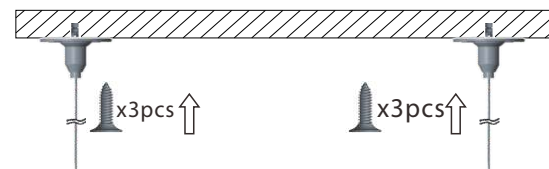

② Self-tapping screws hold the sling