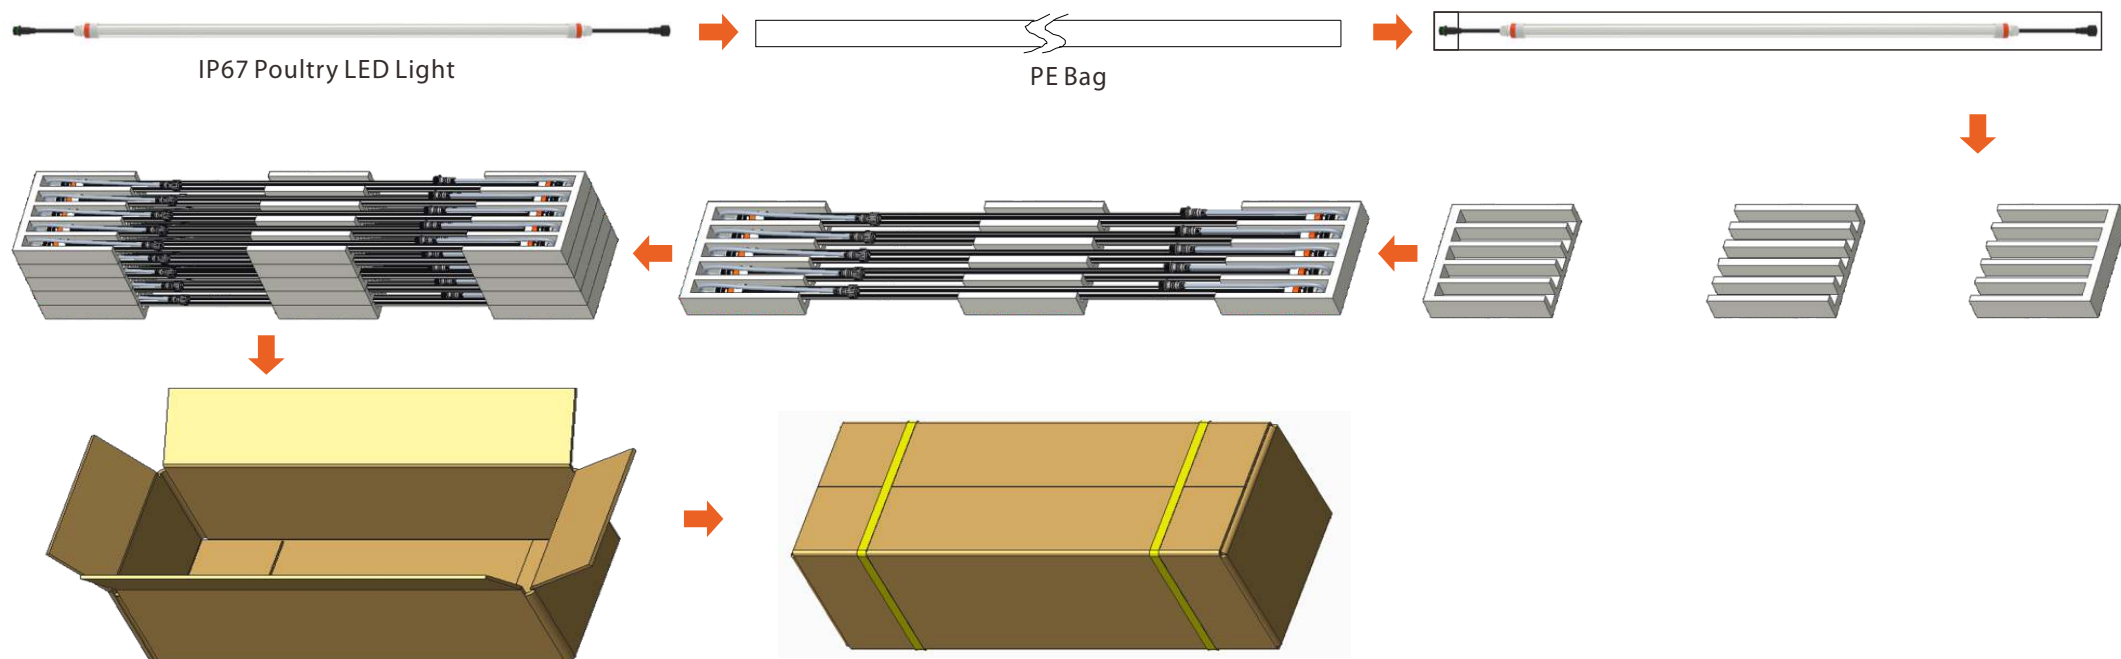

Package

Model No.	N.W.(kg)/CTN	G.W.(kg)/CTN	Packing Q'ty (PCS/CTN)	Single-end Cable (mm)	Carton Q'ty	Double-end Cable (mm)	Carton Q'ty
MK2A-9W	9.0	10.5	25	710 x240 x 260	20'GP 600CTNs	765x240 x 260	20'GP 550CTNs
					40'GP 1200CTNs		40'GP 1100CTNs
MK4A-20W	17.0	19.0	25	1310 x240 x 260	20'GP 300CTNs	1365 x240 x 260	20'GP 270CTNs
					40'GP 600CTNs		40'GP 540CTNs
MK5A-24W	20.0	22.0	25	1610 x240 x 260	20'GP 250CTNs	1665 x240 x 260	20'GP 220CTNs
					40'GP 500CTNs		40'GP 440CTNs
MK6A-28W	25.0	27.0	25	1910 x240 x 260	20'GP 220CTNs	1965 x240 x 260	20'GP 200CTNs
					40'GP 440CTNs		40'GP 400CTNs