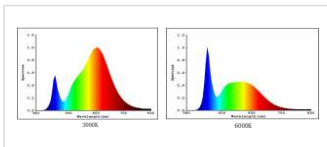

Patent Rotating End-cap Design

360° rotating end cap, available to adjust the lighting direction according to specific needs.

Improve Meat & Egg Production

2700-3000K for Layers
6000-6500K or Full Spectrum for Broilers

V-Shape Design, 150° Beam Angle, 120° Available

V-Shape Design provides wider beam angle and more uniform lighting distribution.

V-Shape

Flat-Shape

Data Sheet

Model No.	Dimension (mm)	Power (w)	Luminous Efficiency	CCT	CRI	Viewing Angle	Input Voltage(AC)	Light Source	LED Q'ty (pcs)	Frequency (HZ)
120 degree White Color (Triac Dimmable 0.2%-100%)										
MK2A-09TD-SE	600	9	120-130lm/w	3000K:3045±175k	>80	120°	AC100-120V or AC220-240V	SMD2835	56	50/60
MK4A-20TD-SE	1200	20	120-130lm/w	4000K:3985±275k	>80	120°		SMD2835	112	50/60
MK5A-24TD-SE	1500	24	120-130lm/w	5000K:5029±283k	>80	120°		SMD2835	168	50/60
MK6A-28TD-SE	1800	28	120-130lm/w	6000K:6065±415k	>80	120°		SMD2835	192	50/60
V-shape Version with 150degree White Color (Triac Dimmable 0.2%-100%)										
MK2A-09TD-VE	600	9	120-130lm/w	3000K:3045±175k	>80	150°	AC100-120V or AC220-240V	SMD2835	96	50/60
MK4A-20TD-VE	1200	20	120-130lm/w	4000K:3985±275k	>80	150°		SMD2835	192	50/60
MK5A-24TD-VE	1500	24	120-130lm/w	5000K:5029±283k	>80	150°		SMD2835	216	50/60
MK6A-28TD-VE	1800	28	120-130lm/w	6000K:6065±415k	>80	150°		SMD2835	240	50/60
V-Shape(150°) Full Spectrum Broilers Version (Triac Dimmable)										
MK2A-09TD-FE	600	9	110lm/w		>80	150°	AC100-120V or AC200-240V	498nm & 625nm	96	50/60
MK4A-20TD-FE	1200	20	110lm/w		>80	150°			216	50/60
MK5A-24TD-FE	1500	24	110lm/w		>80	150°			240	50/60
MK6A-28TD-FE	1800	28	110lm/w		>80	150°			288	50/60
White+ Red Two Colors Switchable for Breeder/ Layers (Triac Dimmable) Red:White = 1:2										
MK4A-20TD-WRE	1200	7W+13W	Red:50lm/w White:120lm/w red+white: 100lm/w		>80	150°	AC100-120V or AC200-240V	3000K & 625nm	216	50/60
MK5A-24TD-WRE	1500	8W+16W			>80				240	50/60
MK6A-30TD-WRE	1800	10W+20W			>80				288	50/60