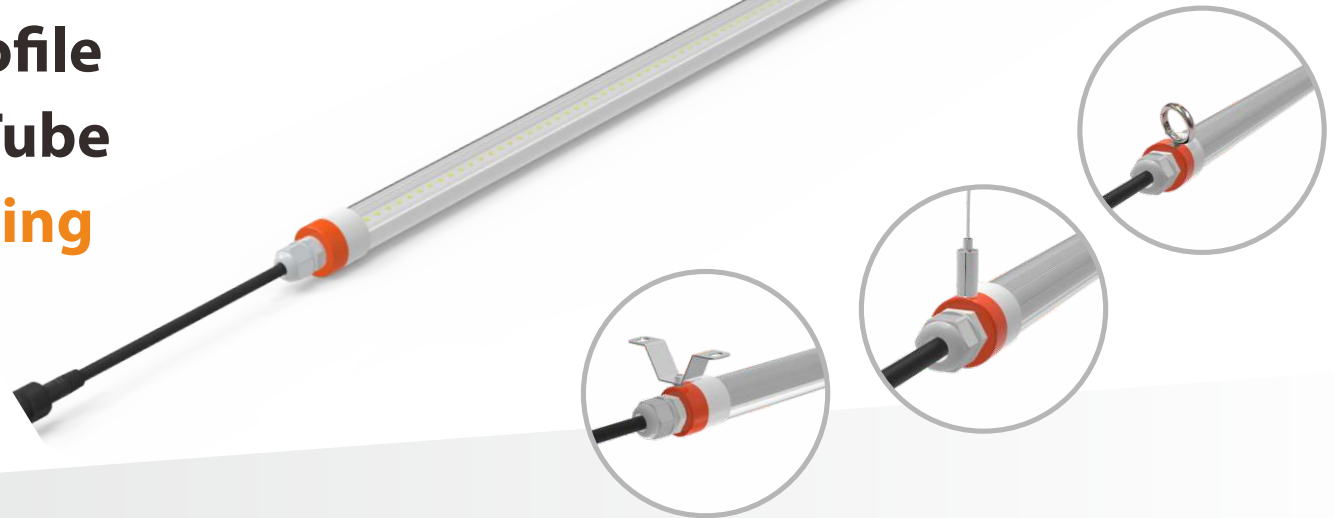

IP67 Corrosion-Free Low-Profile Linkable T8 Dimmable LED Tube Designed for Livestock Farming **SPECIFICATION**

Product Brief

MKLIGHTS MKXA is a low-profile tubular luminaire that is designed for the application places of long exposure to the harsh environments, such as livestock farm. It provides a Flicker Free Top Triac Dimming Technology from 0.2%-100% to simulate the sunrise and sunset, which largely improve animal welfare. IP67 Ingress Protection and Corrosion-Free design protects against high pressure washdown and ammonia corrosion. Seamless and smooth luminaire body make it very easy to clean.

S/N Rules

WP X A - XX TD - SE/VE/FE { Ex MK 5 A - 28 TD - SE }

① ② ③ ④ ⑤ ⑥ ① ② ③ ④ ⑤ ⑥

- ① MK: Brand"MKLIGHTS"
- ② X(5): Length:1500mm(5ft); 2:600mm(2ft), 3,3ft...
- ③ A: Product Structure Series
- ④ XX(28): Power Consumption
- ⑤ TD:Triac Dimmable
- ⑥ SE: Standard 120° Beam Angle Economical Model
VE:V-Shape 150° Beam Angle Economical Model
FE: V-Shape Full Spectrum broilers Version Economical Model

Patent Rotating End-cap Design

360° rotating end cap, available to adjust the lighting direction according to specific needs.

Improve Meat & Egg Production

2700-3000K for Layers
6000-6500K or Full Spectrum for Broilers