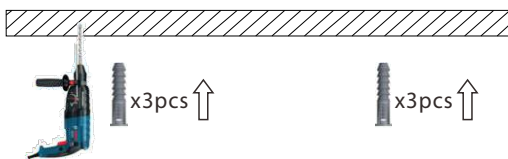

Installations

A.: Suspended Installation

① Ceiling punch