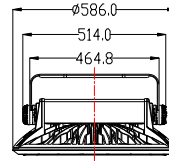

Options

1. DALI
2. 1-10V Dimming
3. 10/25/45/60/90° degree lens
4. Adjustable mounting bracket

BE Series high bay light

Dimensions

400/480W

800/960W

Photometry

10°

25°

45°

60°

90°

Specifications

- Power Consumption: 400-960W
- Luminous Flux: 52,000lm to 134,400lm
- Input Voltage: 100-277V~
- Color Temperature: 2700 - 6500K
- IP and IK Rating: IP66 and IK08
- Colour Rendering Index (Ra): 70/80+
- L70 lumen maintenance: >50, 000 hours
- Power factor: >0.95
- Warranty: 5/7 years
- Operation Temperature Range: -30°C to+50°C

Ordering Information

| Part No | Power | CCT | Flux | Dimming | Diameter | Height | Beam Angle |
|-----------|-------|------------|-------------------|----------------|----------|--------|-----------------|
| MK-BE-400 | 400W | 2700-6500K | 52,000-56,000lm | Option dimming | 439mm | 421mm | 10/25/45/60/90° |
| MK-BE-480 | 480W | 2700-6500K | 62,400-67,200lm | Option dimming | 439mm | 421mm | 10/25/45/60/90° |
| MK-BE-800 | 800W | 2700-6500K | 104,000-112,000lm | Option dimming | 651mm | 511mm | 10/25/45/60/90° |
| MK-BE-960 | 960W | 2700-6500K | 124,800-134,400lm | Option dimming | 651mm | 511mm | 10/25/45/60/90° |

| Model | Carton Size | N.W | G.W | QTY |
|-----------|---------------|--------|--------|------|
| MK-BE-400 | 493*439*421mm | 13.5KG | 14.5KG | 1PCS |
| MK-BE-480 | 493*439*421mm | 13.5KG | 14.5KG | 1PCS |
| MK-BE-800 | 651*586*511mm | 26KG | 27KG | 1PCS |
| MK-BE-960 | 700*650*600mm | 26KG | 27KG | 1PCS |