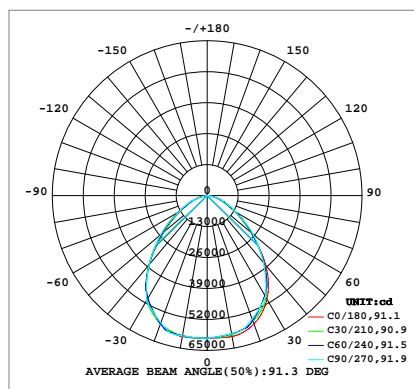

Options

1. DALI
2. 1-10V Dimming
3. 10/25/45/60/90° degree lens
4. Adjustable mounting bracket

BE Series high bay light

Dimensions

400/480W

800/960W

Photometry

10°

25°

45°

60°

90°

Specifications

- Power Consumption: 400-960W
- Luminous Flux: 52,000lm to 134,400lm
- Input Voltage: 100-277V~
- Color Temperature: 2700 - 6500K
- IP and IK Rating: IP66 and IK08
- Colour Rendering Index (Ra): 70/80+
- L70 lumen maintenance: >50, 000 hours
- Power factor: >0.95
- Warranty: 5/7 years
- Operation Temperature Range: -30°C to+50°C