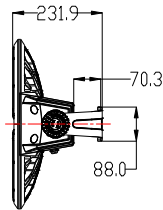

Options

1. DALI
2. 1-10V Dimming
3. 10/25/45/60/90° degree lens
4. Adjustable mounting bracket

BE Series high bay light

Dimensions

400/480W

800/960W

Photometry

10°

25°

45°

60°

90°

Specifications

- Power Consumption: 400-960W
- Luminous Flux: 52,000lm to 134,400lm
- Input Voltage: 100-277V~
- Color Temperature: 2700 - 6500K
- IP and IK Rating: IP66 and IK08
- Colour Rendering Index (Ra): 70/80+
- L70 lumen maintenance: >50, 000 hours
- Power factor: >0.95
- Warranty: 5/7 years
- Operation Temperature Range: -30°C to+50°C

Ordering Information

| Part No | Power | CCT | Flux | Dimming | Diameter | Height | Beam Angle |
|-----------|-------|------------|-------------------|----------------|----------|--------|-----------------|
| MK-BE-400 | 400W | 2700-6500K | 52,000-56,000lm | Option dimming | 439mm | 421mm | 10/25/45/60/90° |
| MK-BE-480 | 480W | 2700-6500K | 62,400-67,200lm | Option dimming | 439mm | 421mm | 10/25/45/60/90° |
| MK-BE-800 | 800W | 2700-6500K | 104,000-112,000lm | Option dimming | 651mm | 511mm | 10/25/45/60/90° |
| MK-BE-960 | 960W | 2700-6500K | 124,800-134,400lm | Option dimming | 651mm | 511mm | 10/25/45/60/90° |

| Model | Carton Size | N.W | G.W | QTY |
|-----------|---------------|--------|--------|------|
| MK-BE-400 | 493*439*421mm | 13.5KG | 14.5KG | 1PCS |
| MK-BE-480 | 493*439*421mm | 13.5KG | 14.5KG | 1PCS |
| MK-BE-800 | 651*586*511mm | 26KG | 27KG | 1PCS |
| MK-BE-960 | 700*650*600mm | 26KG | 27KG | 1PCS |