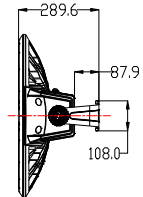

Options

1. DALI
2. 1-10V Dimming
3. 10/25/45/60/90° degree lens
4. Adjustable mounting bracket

BE Series high bay light

Dimensions

400/480W

800/960W

Photometry

10°

25°

45°

60°

90°

Specifications

- Power Consumption: 400-960W
- Luminous Flux: 52,000lm to 134,400lm
- Input Voltage: 100-277V~
- Color Temperature: 2700 - 6500K
- IP and IK Rating: IP66 and IK08
- Colour Rendering Index (Ra): 70/80+
- L70 lumen maintenance: >50, 000 hours
- Power factor: >0.95
- Warranty: 5/7 years
- Operation Temperature Range: -30°C to+50°C

Ordering Information

| Part No | Power | CCT | Flux | Dimming | Diameter | Height | Beam Angle |
|-----------|-------|------------|-------------------|----------------|----------|--------|-----------------|
| MK-BE-400 | 400W | 2700-6500K | 52,000-56,000lm | Option dimming | 439mm | 421mm | 10/25/45/60/90° |
| MK-BE-480 | 480W | 2700-6500K | 62,400-67,200lm | Option dimming | 439mm | 421mm | 10/25/45/60/90° |
| MK-BE-800 | 800W | 2700-6500K | 104,000-112,000lm | Option dimming | 651mm | 511mm | 10/25/45/60/90° |
| MK-BE-960 | 960W | 2700-6500K | 124,800-134,400lm | Option dimming | 651mm | 511mm | 10/25/45/60/90° |

| Model | Carton Size | N.W | G.W | QTY |
|-----------|---------------|--------|--------|------|
| MK-BE-400 | 493*439*421mm | 13.5KG | 14.5KG | 1PCS |
| MK-BE-480 | 493*439*421mm | 13.5KG | 14.5KG | 1PCS |
| MK-BE-800 | 651*586*511mm | 26KG | 27KG | 1PCS |
| MK-BE-960 | 700*650*600mm | 26KG | 27KG | 1PCS |