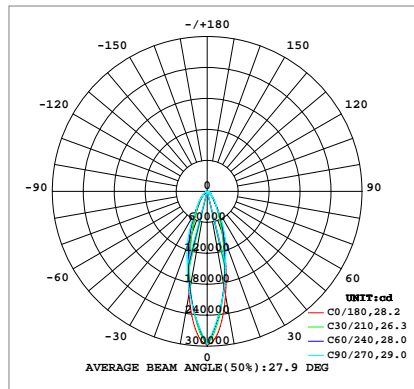

Options

1. DALI
2. 1-10V Dimming
3. 10/25/45/60/90° degree lens
4. Adjustable mounting bracket

BE Series high bay light

Dimensions

400/480W

800/960W

Photometry

10°

25°

45°

60°

90°

Specifications

- Power Consumption: 400-960W
- Luminous Flux: 52,000lm to 134,400lm
- Input Voltage: 100-277V~
- Color Temperature: 2700 - 6500K
- IP and IK Rating: IP66 and IK08
- Colour Rendering Index (Ra): 70/80+
- L70 lumen maintenance: >50, 000 hours
- Power factor: >0.95
- Warranty: 5/7 years
- Operation Temperature Range: -30°C to+50°C

Ordering Information

| Part No | Power | CCT | Flux | Dimming | Diameter | Height | Beam Angle |
|-----------|-------|------------|-------------------|----------------|----------|--------|-----------------|
| MK-BE-400 | 400W | 2700-6500K | 52,000-56,000lm | Option dimming | 439mm | 421mm | 10/25/45/60/90° |
| MK-BE-480 | 480W | 2700-6500K | 62,400-67,200lm | Option dimming | 439mm | 421mm | 10/25/45/60/90° |
| MK-BE-800 | 800W | 2700-6500K | 104,000-112,000lm | Option dimming | 651mm | 511mm | 10/25/45/60/90° |
| MK-BE-960 | 960W | 2700-6500K | 124,800-134,400lm | Option dimming | 651mm | 511mm | 10/25/45/60/90° |