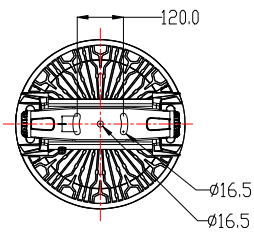

Options

1. DALI
2. 1-10V Dimming
3. 10/25/45/60/90° degree lens
4. Adjustable mounting bracket

BE Series high bay light

Dimensions

400/480W

800/960W

Photometry

10°

25°

45°

60°

90°

Specifications

- Power Consumption: 400-960W
- Luminous Flux: 52,000lm to 134,400lm
- Input Voltage: 100-277V~
- Color Temperature: 2700 - 6500K
- IP and IK Rating: IP66 and IK08
- Colour Rendering Index (Ra): 70/80+
- L70 lumen maintenance: >50, 000 hours
- Power factor: >0.95
- Warranty: 5/7 years
- Operation Temperature Range: -30°C to+50°C

Ordering Information

| Part No | Power | CCT | Flux | Dimming | Diameter | Height | Beam Angle |
|-----------|-------|------------|-------------------|----------------|----------|--------|-----------------|
| MK-BE-400 | 400W | 2700-6500K | 52,000-56,000lm | Option dimming | 439mm | 421mm | 10/25/45/60/90° |
| MK-BE-480 | 480W | 2700-6500K | 62,400-67,200lm | Option dimming | 439mm | 421mm | 10/25/45/60/90° |
| MK-BE-800 | 800W | 2700-6500K | 104,000-112,000lm | Option dimming | 651mm | 511mm | 10/25/45/60/90° |
| MK-BE-960 | 960W | 2700-6500K | 124,800-134,400lm | Option dimming | 651mm | 511mm | 10/25/45/60/90° |

| Model | Carton Size | N.W | G.W | QTY |
|-----------|---------------|--------|--------|------|
| MK-BE-400 | 493*439*421mm | 13.5KG | 14.5KG | 1PCS |
| MK-BE-480 | 493*439*421mm | 13.5KG | 14.5KG | 1PCS |
| MK-BE-800 | 651*586*511mm | 26KG | 27KG | 1PCS |
| MK-BE-960 | 700*650*600mm | 26KG | 27KG | 1PCS |