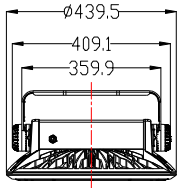

Options

1. DALI
2. 1-10V Dimming
3. 10/25/45/60/90° degree lens
4. Adjustable mounting bracket

BE Series high bay light

Dimensions

400/480W

800/960W

Photometry

10°

25°

45°

60°

90°

Specifications

- Power Consumption: 400-960W
- Luminous Flux: 52,000lm to 134,400lm
- Input Voltage: 100-277V~
- Color Temperature: 2700 - 6500K
- IP and IK Rating: IP66 and IK08
- Colour Rendering Index (Ra): 70/80+
- L70 lumen maintenance: >50, 000 hours
- Power factor: >0.95
- Warranty: 5/7 years
- Operation Temperature Range: -30°C to+50°C

Ordering Information

| Part No | Power | CCT | Flux | Dimming | Diameter | Height | Beam Angle |
|-----------|-------|------------|-------------------|----------------|----------|--------|-----------------|
| MK-BE-400 | 400W | 2700-6500K | 52,000-56,000lm | Option dimming | 439mm | 421mm | 10/25/45/60/90° |
| MK-BE-480 | 480W | 2700-6500K | 62,400-67,200lm | Option dimming | 439mm | 421mm | 10/25/45/60/90° |
| MK-BE-800 | 800W | 2700-6500K | 104,000-112,000lm | Option dimming | 651mm | 511mm | 10/25/45/60/90° |
| MK-BE-960 | 960W | 2700-6500K | 124,800-134,400lm | Option dimming | 651mm | 511mm | 10/25/45/60/90° |

| Model | Carton Size | N.W | G.W | QTY |
|-----------|---------------|--------|--------|------|
| MK-BE-400 | 493*439*421mm | 13.5KG | 14.5KG | 1PCS |
| MK-BE-480 | 493*439*421mm | 13.5KG | 14.5KG | 1PCS |
| MK-BE-800 | 651*586*511mm | 26KG | 27KG | 1PCS |
| MK-BE-960 | 700*650*600mm | 26KG | 27KG | 1PCS |