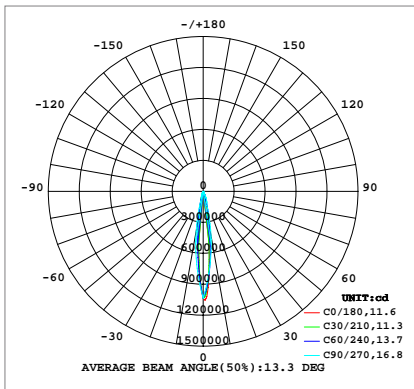

Options

1. DALI
2. 1-10V Dimming
3. 10/25/45/60/90° degree lens
4. Adjustable mounting bracket

BE Series high bay light

Dimensions

400/480W

800/960W

Photometry

10°

25°

45°

60°

90°

Specifications

- Power Consumption: 400-960W
- Luminous Flux: 52,000lm to 134,400lm
- Input Voltage: 100-277V~
- Color Temperature: 2700 - 6500K
- IP and IK Rating: IP66 and IK08
- Colour Rendering Index (Ra): 70/80+
- L70 lumen maintenance: >50, 000 hours
- Power factor: >0.95
- Warranty: 5/7 years
- Operation Temperature Range: -30°C to+50°C

Ordering Information

| Part No | Power | CCT | Flux | Dimming | Diameter | Height | Beam Angle |
|-----------|-------|------------|-------------------|----------------|----------|--------|-----------------|
| MK-BE-400 | 400W | 2700-6500K | 52,000-56,000lm | Option dimming | 439mm | 421mm | 10/25/45/60/90° |
| MK-BE-480 | 480W | 2700-6500K | 62,400-67,200lm | Option dimming | 439mm | 421mm | 10/25/45/60/90° |
| MK-BE-800 | 800W | 2700-6500K | 104,000-112,000lm | Option dimming | 651mm | 511mm | 10/25/45/60/90° |
| MK-BE-960 | 960W | 2700-6500K | 124,800-134,400lm | Option dimming | 651mm | 511mm | 10/25/45/60/90° |