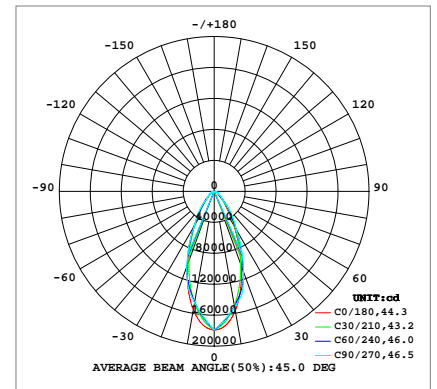

Options

1. DALI
2. 1-10V Dimming
3. 10/25/45/60/90° degree lens
4. Adjustable mounting bracket

BE Series high bay light

Dimensions

400/480W

800/960W

Photometry

10°

25°

45°

60°

90°

Specifications

- Power Consumption: 400-960W
- Luminous Flux: 52,000lm to 134,400lm
- Input Voltage: 100-277V~
- Color Temperature: 2700 - 6500K
- IP and IK Rating: IP66 and IK08
- Colour Rendering Index (Ra): 70/80+
- L70 lumen maintenance: >50, 000 hours
- Power factor: >0.95
- Warranty: 5/7 years
- Operation Temperature Range: -30°C to+50°C