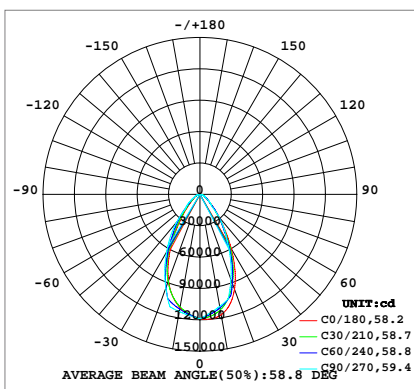

Options

1. DALI
2. 1-10V Dimming
3. 10/25/45/60/90° degree lens
4. Adjustable mounting bracket

BE Series high bay light

Dimensions

400/480W

800/960W

Photometry

10°

25°

45°

60°

90°

Specifications

- Power Consumption: 400-960W
- Luminous Flux: 52,000lm to 134,400lm
- Input Voltage: 100-277V~
- Color Temperature: 2700 - 6500K
- IP and IK Rating: IP66 and IK08
- Colour Rendering Index (Ra): 70/80+
- L70 lumen maintenance: >50, 000 hours
- Power factor: >0.95
- Warranty: 5/7 years
- Operation Temperature Range: -30°C to+50°C

Ordering Information

| Part No | Power | CCT | Flux | Dimming | Diameter | Height | Beam Angle |
|-----------|-------|------------|-------------------|----------------|----------|--------|-----------------|
| MK-BE-400 | 400W | 2700-6500K | 52,000-56,000lm | Option dimming | 439mm | 421mm | 10/25/45/60/90° |
| MK-BE-480 | 480W | 2700-6500K | 62,400-67,200lm | Option dimming | 439mm | 421mm | 10/25/45/60/90° |
| MK-BE-800 | 800W | 2700-6500K | 104,000-112,000lm | Option dimming | 651mm | 511mm | 10/25/45/60/90° |
| MK-BE-960 | 960W | 2700-6500K | 124,800-134,400lm | Option dimming | 651mm | 511mm | 10/25/45/60/90° |