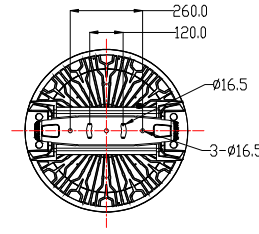

Options

1. DALI
2. 1-10V Dimming
3. 10/25/45/60/90° degree lens
4. Adjustable mounting bracket

BE Series high bay light

Dimensions

400/480W

800/960W

Photometry

10°

25°

45°

60°

90°

Specifications

- Power Consumption: 400-960W
- Luminous Flux: 52,000lm to 134,400lm
- Input Voltage: 100-277V~
- Color Temperature: 2700 - 6500K
- IP and IK Rating: IP66 and IK08
- Colour Rendering Index (Ra): 70/80+
- L70 lumen maintenance: >50, 000 hours
- Power factor: >0.95
- Warranty: 5/7 years
- Operation Temperature Range: -30°C to+50°C

Ordering Information

| Part No | Power | CCT | Flux | Dimming | Diameter | Height | Beam Angle |
|-----------|-------|------------|-------------------|----------------|----------|--------|-----------------|
| MK-BE-400 | 400W | 2700-6500K | 52,000-56,000lm | Option dimming | 439mm | 421mm | 10/25/45/60/90° |
| MK-BE-480 | 480W | 2700-6500K | 62,400-67,200lm | Option dimming | 439mm | 421mm | 10/25/45/60/90° |
| MK-BE-800 | 800W | 2700-6500K | 104,000-112,000lm | Option dimming | 651mm | 511mm | 10/25/45/60/90° |
| MK-BE-960 | 960W | 2700-6500K | 124,800-134,400lm | Option dimming | 651mm | 511mm | 10/25/45/60/90° |

| Model | Carton Size | N.W | G.W | QTY |
|-----------|---------------|--------|--------|------|
| MK-BE-400 | 493*439*421mm | 13.5KG | 14.5KG | 1PCS |
| MK-BE-480 | 493*439*421mm | 13.5KG | 14.5KG | 1PCS |
| MK-BE-800 | 651*586*511mm | 26KG | 27KG | 1PCS |
| MK-BE-960 | 700*650*600mm | 26KG | 27KG | 1PCS |