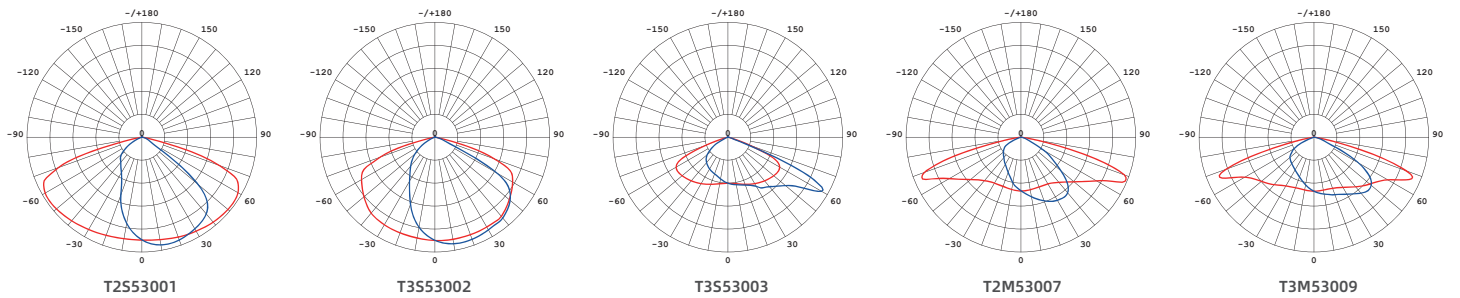

3030 Version