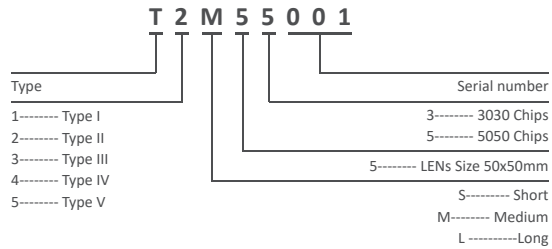

"60-40mm"

Square to round

"T" Type

"L" Type

"2" in "1"

"4" in "1"

Product Datasheet

Light Distributions

Order reference

3030 Version

5050 Version